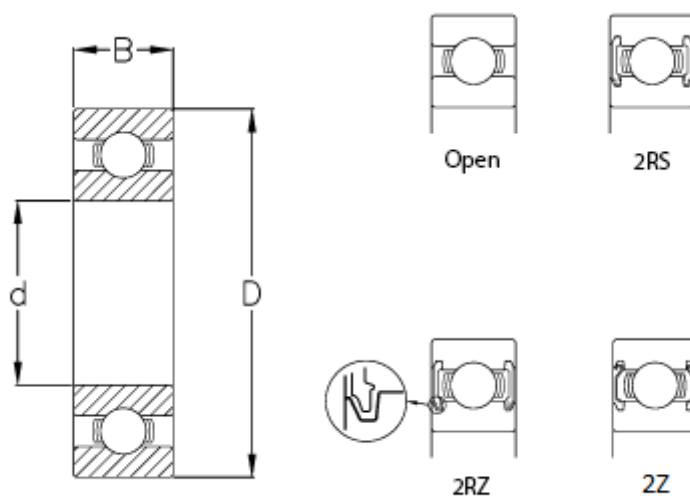

Data Sheet

Article number: 57960109003006

Description: CeramicSpeed hybrid bearing Insulate sealed
6218-2RZ/CSB.C3

Measures

B	= 30
Ball grade	= 5
C (KN)	= 101
C0	= 73.5
d	= 90
D	= 160
Max rpm.	= 5300
Type	= 6218